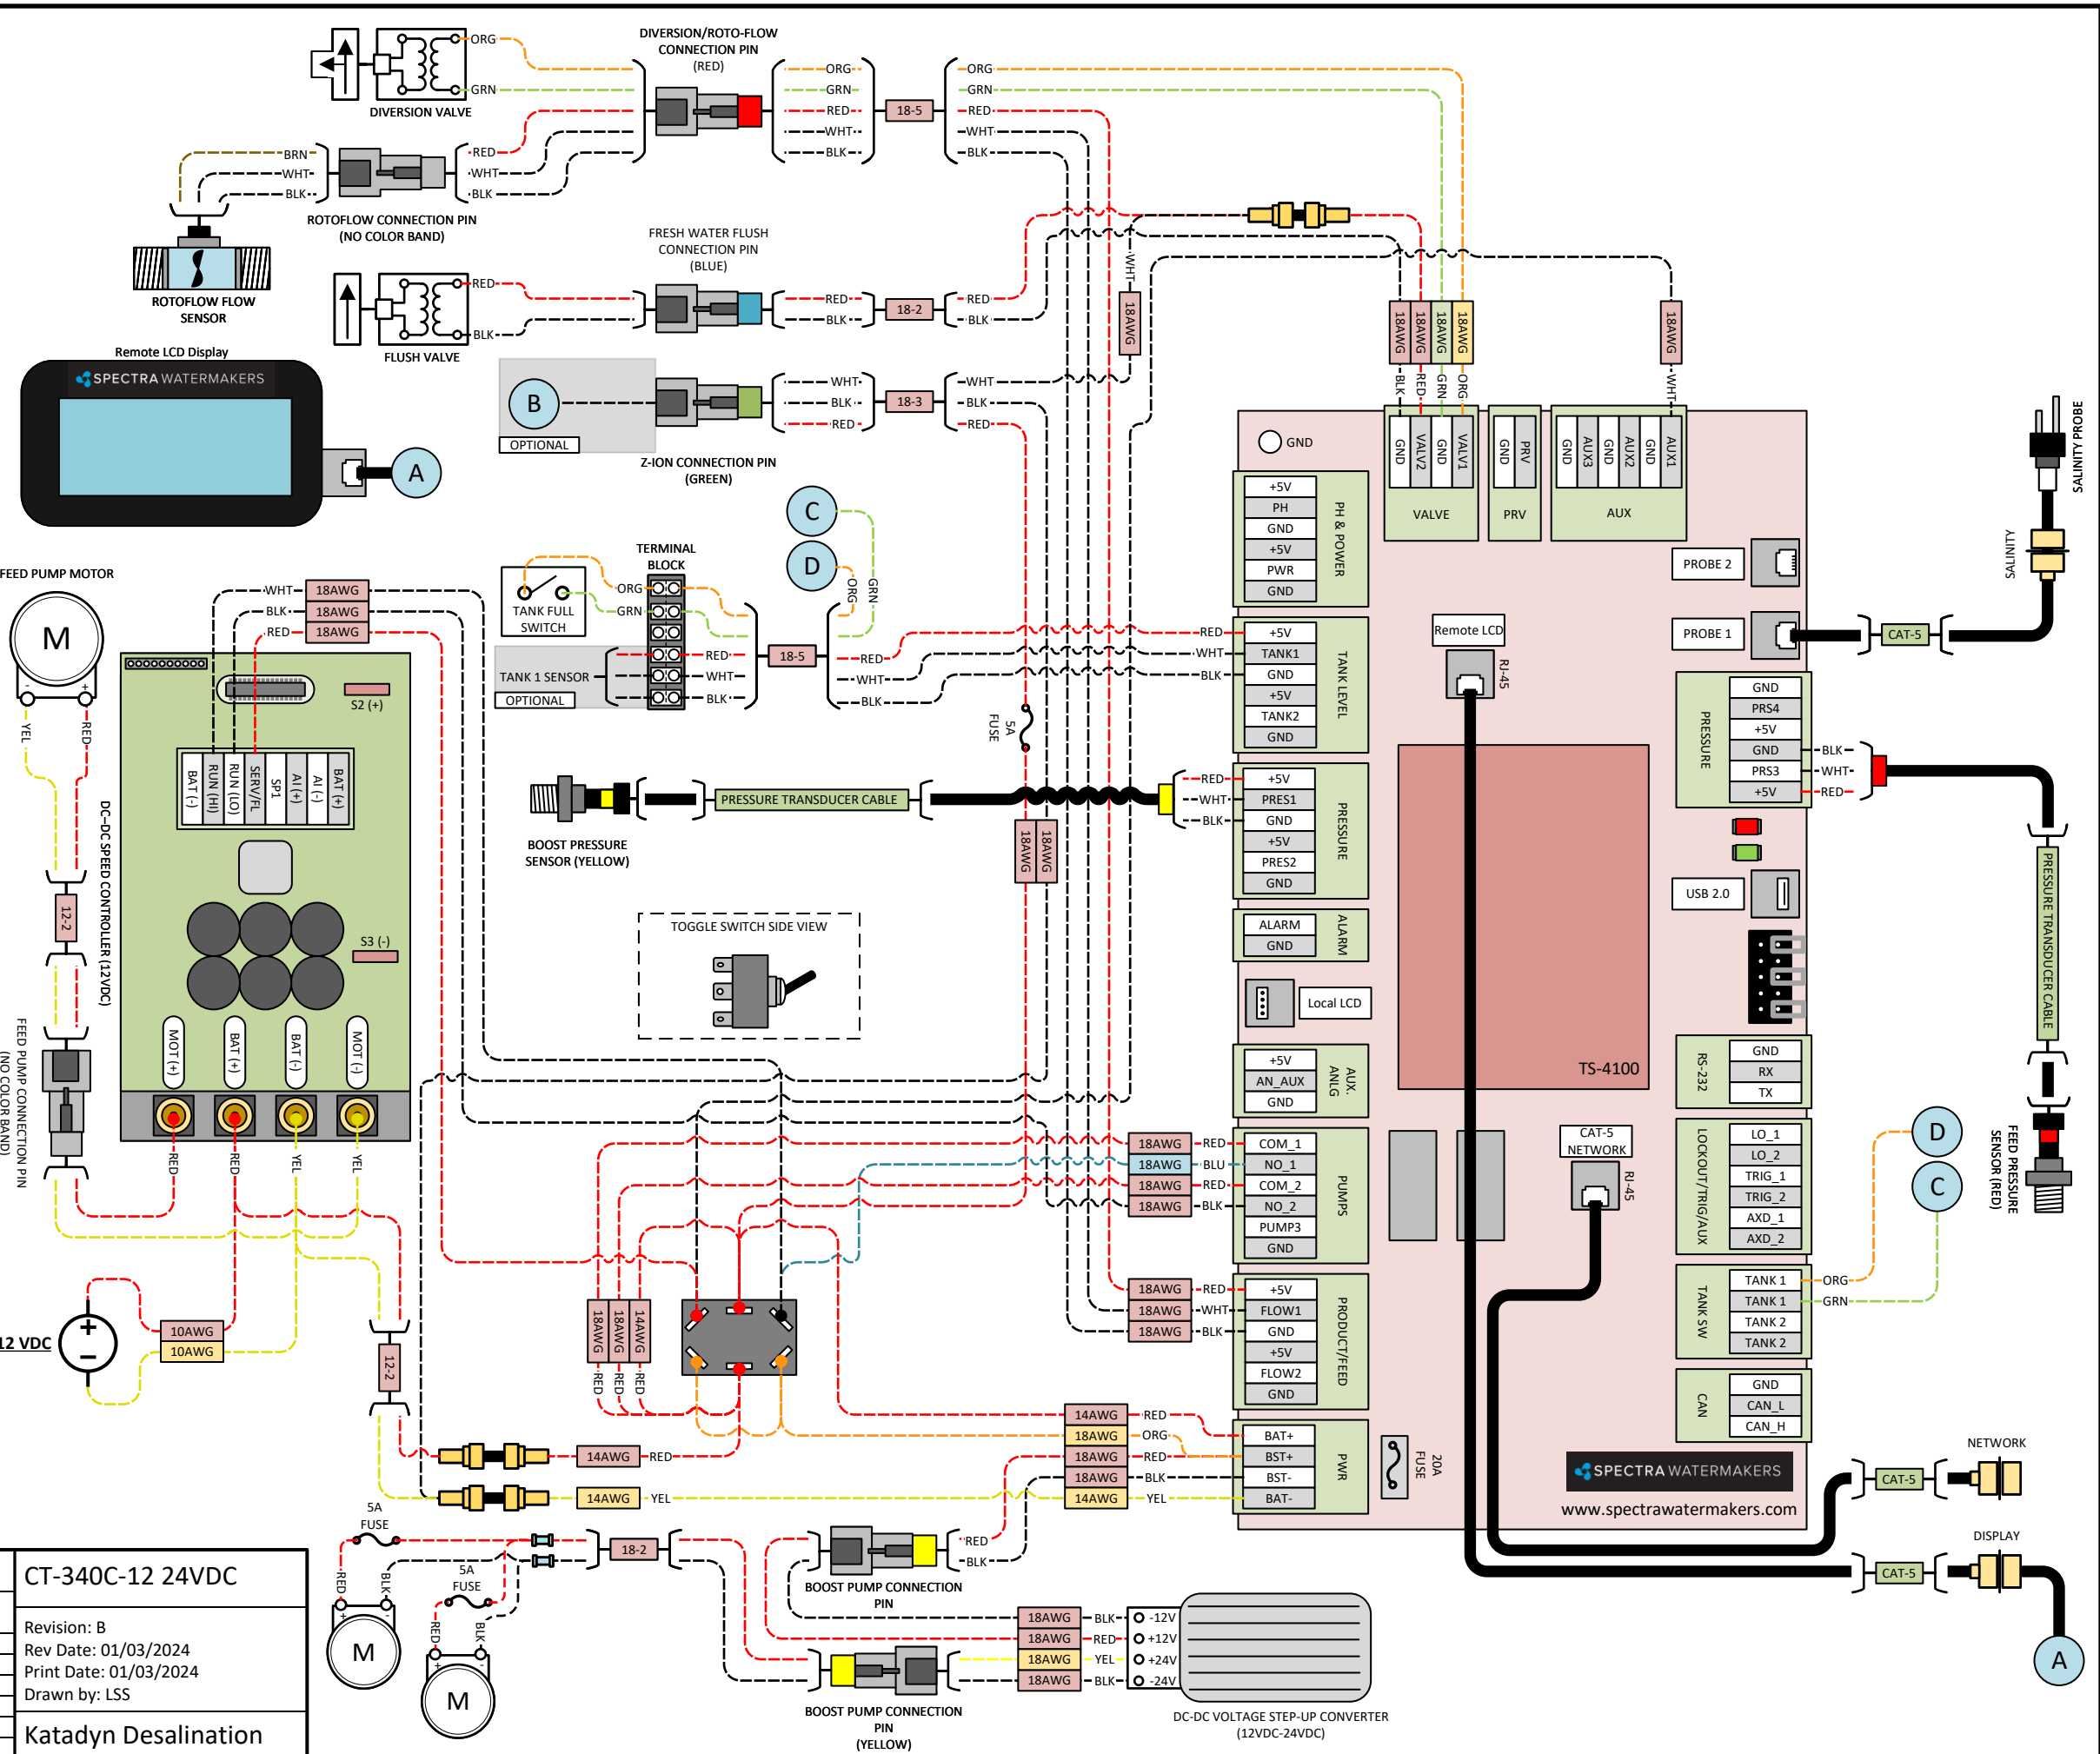

Control System:  
 • Manual System  
 • 110VAC/12VDC/24VDC/Battery/Solar

Applicable System Numbers:  
 • AF-200-EX-FL  
 • AF-360-EX-FL

**Detail View 2: DPDT Switch Operational Schematic**

**RUN (AUTO):** MIDDLE – NO CONNECTIONS MADE  
**RUN (MANUAL):** UP – PIN 2 TO PIN 3, PIN 5 TO PIN 6  
**RUN (SERVICE):** DOWN – PIN 2 TO PIN 1, PIN 5 TO PIN 4

**Detail View 1: Z-Ion Wiring/Connection (Optional)**

**List of Symbols: KEY**

BLK	WIRE COLOR LABEL – INDICATES A BLACK WIRE
RED	WIRE COLOR LABEL – INDICATES A RED WIRE
YEL	WIRE COLOR LABEL – INDICATES A YELLOW WIRE
ORG	WIRE COLOR LABEL – INDICATES A ORANGE WIRE
GRN	WIRE COLOR LABEL – INDICATES A GREEN WIRE
BLU	WIRE COLOR LABEL – INDICATES A BLUE WIRE
BRN	WIRE COLOR LABEL – INDICATES A BROWN WIRE
18-2	WIRE GAUGE LABEL – INDICATES A GAUGE FOR A CABLE OF MULTIPLE WIRES, FORMATED AS {WIRE GAUGE}-{NUMBER OF WIRES IN CABLE}
18AWG	WIRE GAUGE LABEL – INDICATES A GAUGE FOR A SINGLE WIRE
⚡	FUSE – NECESSARY SIZING INFORMATION CALLED OUT ON WIRING DIAGRAM
♂/♀	CONNECTION – MALE/FEMALE SPADE WIRE TERMINAL
⚡	CONNECTION – BUTT CONNECTOR WIRE TERMINAL
—	WIRING – SINGLE WIRE CUSTOM – SOLAR CHARGING CABLE
- - -	WIRING – SINGLE WIRE BLACK OR WHITE – TYPICAL COMM COLOR
- - -	WIRING – SINGLE WIRE RED – TYPICAL DC POWER POSITIVE COLOR
- - -	WIRING – SINGLE WIRE YELLOW – TYPICAL DC POWER NEGATIVE COLOR
- - -	WIRING – SINGLE WIRE ORANGE – TYPICAL FUSE WIRING COLOR
- - -	WIRING – SINGLE WIRE GREEN – TYPICAL GROUNDING COLOR
- - -	WIRING – SINGLE WIRE BLUE – TYPICAL SIGNALING COLOR
- - -	WIRING – SINGLE WIRE BRN – NOT A TYPICAL COLOR
A	NOTATION – WIRE CONTINUITY SYMBOL INDICATES CONTINUITY BETWEEN MATCHING ALPHABETIC SYMBOLS – LARGE ALPHABETIC CIRCLE

**Revision History: CT-340C-12/24V**

Rev No:	Date:	Description:
A	08/21/2023	Initial Wiring Diagram for Catalina CT-340-12 24V, 12VDC/24VDC
B	01/03/2024	Updated to Include Dual Boost Pumps - JCM

**CT-340C-12 24VDC**