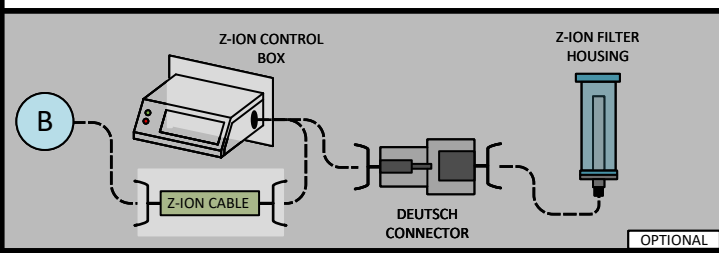

Control System:  
 • Manual System  
 • 110VAC/12VDC/24VDC/Battery/Solar

Applicable System Numbers:  
 • AF-200-EX-FL  
 • AF-360-EX-FL

**Detail View 2: DPDT Switch Operational Schematic**

**RUN (AUTO):** MIDDLE – NO CONNECTIONS MADE  
**RUN (MANUAL):** UP – PIN 2 TO PIN 3, PIN 5 TO PIN 6  
**RUN (SERVICE):** DOWN – PIN 2 TO PIN 1, PIN 5 TO PIN 4

**Detail View 1: Z-Ion Wiring/Connection (Optional)**

**List of Symbols: KEY**

BLK	WIRE COLOR LABEL – INDICATES A BLACK WIRE
RED	WIRE COLOR LABEL – INDICATES A RED WIRE
YEL	WIRE COLOR LABEL – INDICATES A YELLOW WIRE
ORG	WIRE COLOR LABEL – INDICATES A ORANGE WIRE
GRN	WIRE COLOR LABEL – INDICATES A GREEN WIRE
BLU	WIRE COLOR LABEL – INDICATES A BLUE WIRE
BRN	WIRE COLOR LABEL – INDICATES A BROWN WIRE
18-2	WIRE GAUGE LABEL – INDICATES A GAUGE FOR A CABLE OF MULTIPLE WIRES, FORMATED AS {WIRE GAUGE}-{NUMBER OF WIRES IN CABLE}
18AWG	WIRE GAUGE LABEL – INDICATES A GAUGE FOR A SINGLE WIRE
⚡	FUSE – NECESSARY SIZING INFORMATION CALLED OUT ON WIRING DIAGRAM
♂/♀	CONNECTION – MALE/FEMALE SPADE WIRE TERMINAL
⚡	CONNECTION – BUTT CONNECTOR WIRE TERMINAL
—	WIRING – SINGLE WIRE CUSTOM – SOLAR CHARGING CABLE
- - -	WIRING – SINGLE WIRE BLACK OR WHITE – TYPICAL COMM COLOR
- - -	WIRING – SINGLE WIRE RED – TYPICAL DC POWER POSITIVE COLOR
- - -	WIRING – SINGLE WIRE YELLOW – TYPICAL DC POWER NEGATIVE COLOR
- - -	WIRING – SINGLE WIRE ORANGE – TYPICAL FUSE WIRING COLOR
- - -	WIRING – SINGLE WIRE GREEN – TYPICAL GROUNDING COLOR
- - -	WIRING – SINGLE WIRE BLUE – TYPICAL SIGNALING COLOR
- - -	WIRING – SINGLE WIRE BRN – NOT A TYPICAL COLOR
A	NOTATION – WIRE CONTINUITY SYMBOL INDICATES CONTINUITY BETWEEN MATCHING ALPHABETIC SYMBOLS – LARGE ALPHABETIC CIRCLE

**Revision History: CT-340C-12/24V**

Rev No:	Date:	Description:
A	08/21/2023	Initial Wiring Diagram for Catalina CT-340-12 24V, 12VDC/24VDC
B	01/03/2024	Updated to Include Dual Boost Pumps - JCM

**CT-340C-12 24VDC**