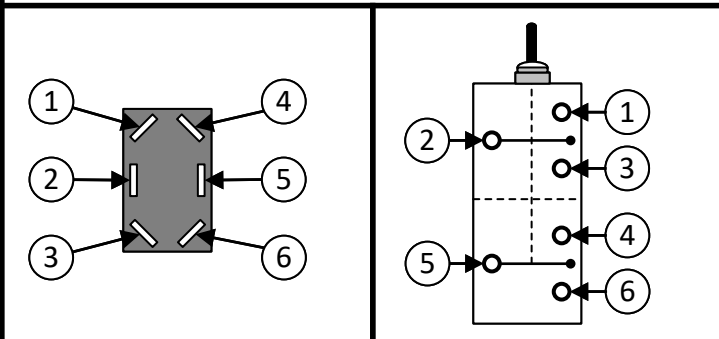

Control System:  
 • Manual System  
 • 110VAC/12VDC/24VDC/Battery/Solar

Applicable System Numbers:  
 • AF-200-EX-FL  
 • AF-360-EX-FL

**Detail View 2: DPDT Switch Operational Schematic**

**RUN (AUTO):** MIDDLE – NO CONNECTIONS MADE  
**RUN (MANUAL):** UP – PIN 2 TO PIN 3, PIN 5 TO PIN 6  
**RUN (SERVICE):** DOWN – PIN 2 TO PIN 1, PIN 5 TO PIN 4

**Detail View 1: Z-Ion Wiring/Connection (Optional)**

**List of Symbols: KEY**

BLK	WIRE COLOR LABEL – INDICATES A BLACK WIRE
RED	WIRE COLOR LABEL – INDICATES A RED WIRE
YEL	WIRE COLOR LABEL – INDICATES A YELLOW WIRE
ORG	WIRE COLOR LABEL – INDICATES A ORANGE WIRE
GRN	WIRE COLOR LABEL – INDICATES A GREEN WIRE
BLU	WIRE COLOR LABEL – INDICATES A BLUE WIRE
BRN	WIRE COLOR LABEL – INDICATES A BROWN WIRE
18-2	WIRE GAUGE LABEL – INDICATES A GAUGE FOR A CABLE OF MULTIPLE WIRES, FORMATED AS {WIRE GAUGE}-{NUMBER OF WIRES IN CABLE}
18AWG	WIRE GAUGE LABEL – INDICATES A GAUGE FOR A SINGLE WIRE
⚡	FUSE – NECESSARY SIZING INFORMATION CALLED OUT ON WIRING DIAGRAM
♂/♀	CONNECTION – MALE/FEMALE SPADE WIRE TERMINAL
⚡	CONNECTION – BUTT CONNECTOR WIRE TERMINAL
—	WIRING – SINGLE WIRE CUSTOM – SOLAR CHARGING CABLE
- - -	WIRING – SINGLE WIRE BLACK OR WHITE – TYPICAL COMM COLOR
- - -	WIRING – SINGLE WIRE RED – TYPICAL DC POWER POSITIVE COLOR
- - -	WIRING – SINGLE WIRE YELLOW – TYPICAL DC POWER NEGATIVE COLOR
- - -	WIRING – SINGLE WIRE ORANGE – TYPICAL FUSE WIRING COLOR
- - -	WIRING – SINGLE WIRE GREEN – TYPICAL GROUNDING COLOR
- - -	WIRING – SINGLE WIRE BLUE – TYPICAL SIGNALING COLOR
- - -	WIRING – SINGLE WIRE BRN – NOT A TYPICAL COLOR
A	NOTATION – WIRE CONTINUITY SYMBOL INDICATES CONTINUITY BETWEEN MATCHING ALPHABETIC SYMBOLS – LARGE ALPHABETIC CIRCLE

**Revision History: CT-340C-12/24V**

Rev No:	Date:	Description:
A	08/21/2023	Initial Wiring Diagram for Catalina CT-340-12 24V, 12VDC/24VDC
B	01/03/2024	Updated to Include Dual Boost Pumps - JCM

**CT-340C-12 24VDC**