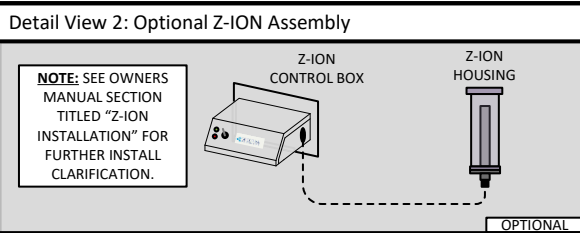

KEY: LIST OF SYMBOLS

SYMBOL	USE	DESCRIPTION
	PRESSURE GAUGE TUBING	BLACK 1/4" VINYL
	LOW PRESSURE INLET HOSES	5/8" CLEAR BRAIDED VINYL
	LOW PRESSURE BRINE DISCHARGE HOSE	5/8" CLEAR BRAIDED VINYL
	PRODUCT WATER TUBING	BLACK 1/4" VINYL
	HIGH PRESSURE TUBING	STAINLESS STEEL TUBING

Revision History: VT-150/200 Connect

Rev No:	Date:	Description:
A	07/05/2023	Initial Plumbing Diagram for Connect Ventura-150/200 Systems

Ventura-150/200 Connect

Revision: A
 Rev Date: 07/05/2023
 Print Date: 07/05/2023
 Drawn by: JCM