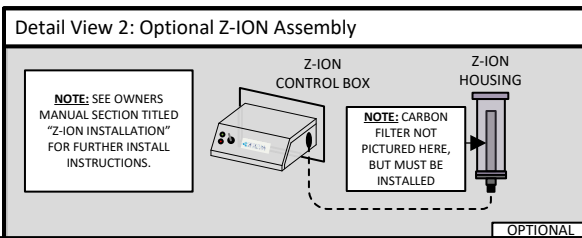

KEY: LIST OF SYMBOLS

SYMBOL	USE	DESCRIPTION
	PRESSURE GAUGE TUBING	BLACK 1/4" VINYL
	LOW PRESSURE INLET HOSES	5/8" CLEAR BRAIDED VINYL
	LOW PRESSURE BRINE DISCHARGE HOSE	5/8" CLEAR BRAIDED VINYL
	PRODUCT WATER TUBING	BLACK 1/4" VINYL
	HIGH PRESSURE TUBING	STAINLESS STEEL TUBING