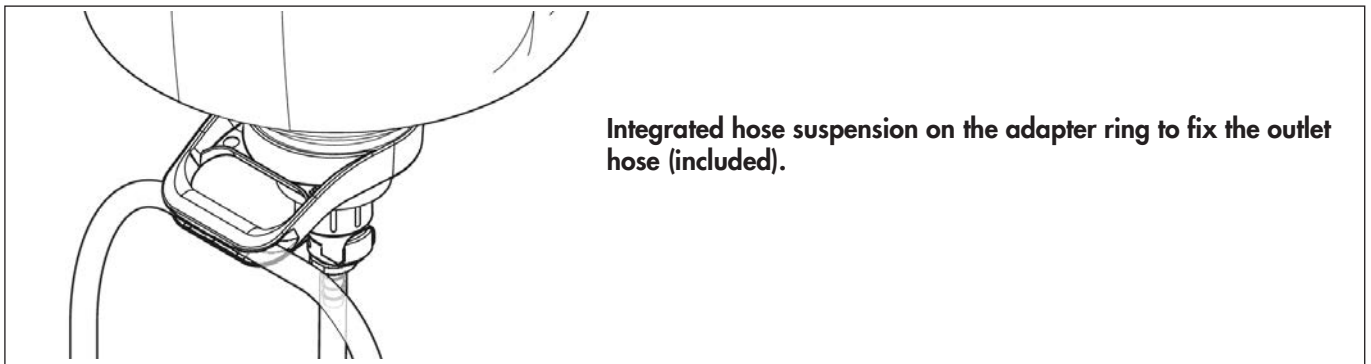

KATADYN BEFREE GRAVITY CAMP UPGRADE KIT

DETAILED VIEW

Katadyn reserves the right to modify product characteristics
Version: 25.11.2020