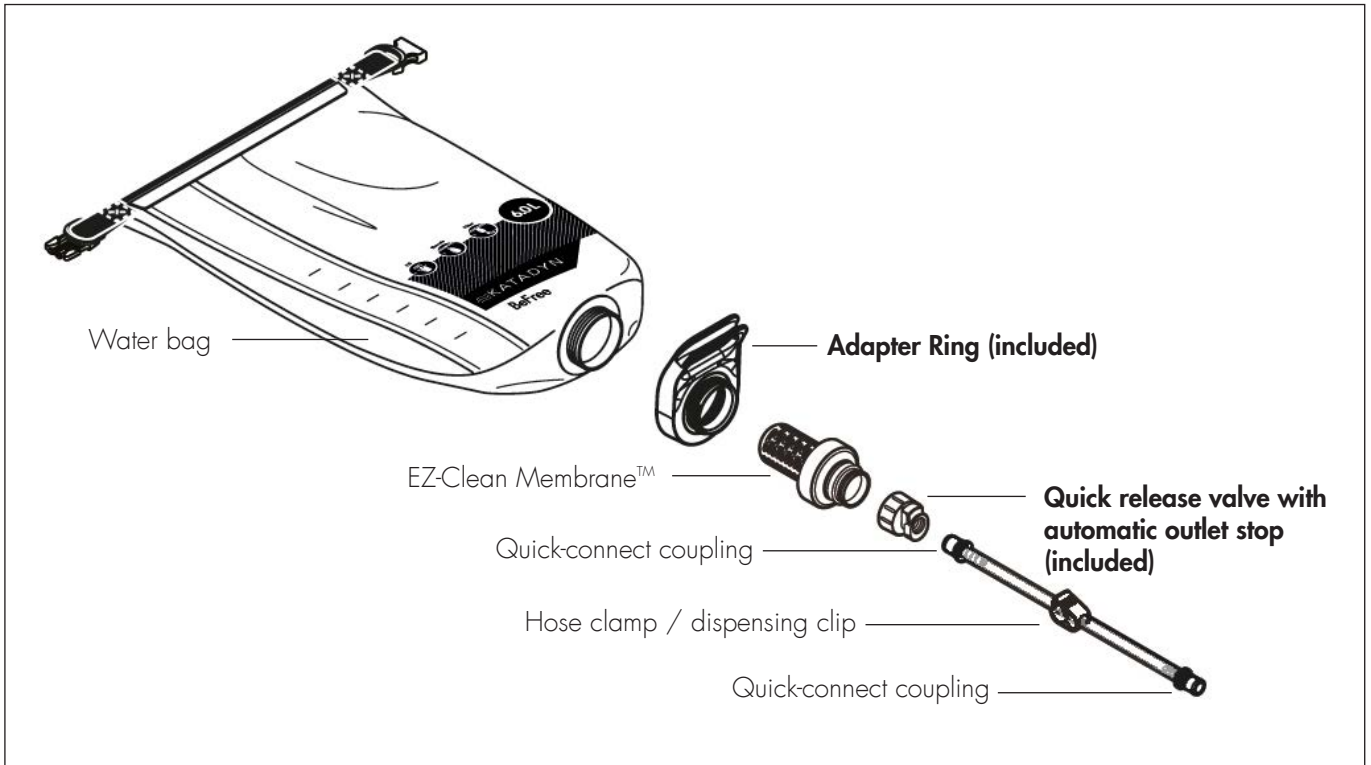

KATADYN BEFREE GRAVITY CAMP UPGRADE KIT

DETAILED VIEW

Katadyn reserves the right to modify product characteristics
Version: 25.11.2020