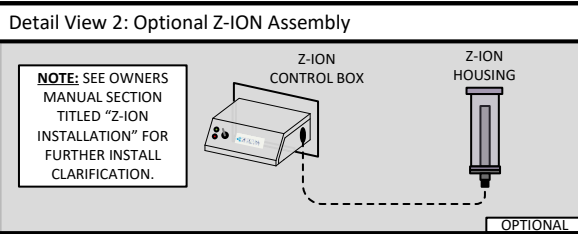

**KEY: LIST OF SYMBOLS**

SYMBOL	USE	DESCRIPTION
	PRESSURE GAUGE TUBING	BLACK 1/4" VINYL
	LOW PRESSURE INLET HOSES	5/8" CLEAR BRAIDED VINYL
	LOW PRESSURE BRINE DISCHARGE HOSE	5/8" CLEAR BRAIDED VINYL
	PRODUCT WATER TUBING	BLACK 1/4" VINYL
	HIGH PRESSURE TUBING	STAINLESS STEEL TUBING

**Revision History: VT-150/200 Deluxe**

Rev No:	Date:	Description:
A	03/14/2023	Initial Plumbing Diagram for Remote Manual Ventura-150/200 Systems

Ventura-150/200 Remote Manual

Revision: A  
 Rev Date: 03/14/2023  
 Print Date: 03/14/2023  
 Drawn by: JCM