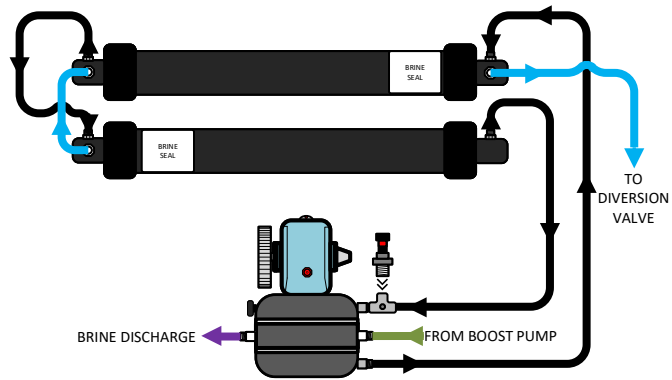

KEY: LIST OF SYMBOLS

	GAUGE LINE TUBING, 1/4" BLACK POLYETHYLENE
	SEAWATER INLET HOSES, 3/4" CLEAR & CLEAR BRAIDED
	FRESHWATER FLUSH TUBING, 1/2" BLACK POLYETHYLENE
	BRINE DISCHARGE HOSE, 3/4" CLEAR
	PRODUCT WATER TUBING, 1/2" BLACK POLYETHYLENE
	HIGH PRESSURE TUBING

Revision History: LB1800-2800-4000

Rev No:	Date:	Description:
A	02/09/2023	Initial Plumbing Diagram for Land Based models 1800,2800, and 4000.

LB1800-2800-4000

Revision: A
 Rev Date: 02/09/2023
 Print Date: 02/09/2023
 Drawn by: JCM

Katadyn Desalination

DETAIL VIEW 3: LB1800 Membrane Array Plumbing

DETAIL VIEW 4: LB2800 Membrane Array Plumbing