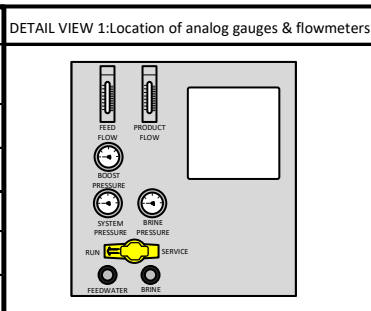

KEY: LIST OF SYMBOLS

	GAUGE LINE TUBING, 1/4" BLACK POLYETHYLENE
	SEAWATER INLET HOSES, 3/4" CLEAR & CLEAR BRAIDED
	FRESHWATER FLUSH TUBING, 1/2" BLACK POLYETHYLENE
	BRINE DISCHARGE HOSE, 3/4" CLEAR
	PRODUCT WATER TUBING, 1/2" BLACK POLYETHYLENE
	HIGH PRESSURE TUBING

Revision History: LB1800-2800-4000

Rev No:	Date:	Description:
A	02/09/2023	Initial Plumbing Diagram for Land Based models 1800,2800, and 4000.

LB1800-2800-4000

Revision: A
 Rev Date: 02/09/2023
 Print Date: 02/09/2023
 Drawn by: JCM