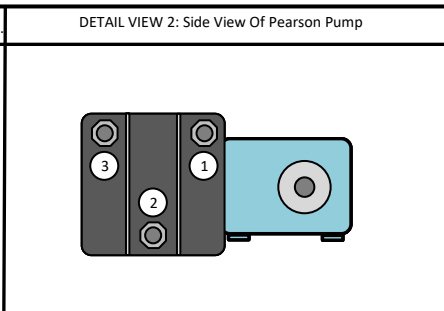

KEY: LIST OF SYMBOLS

	GAUGE LINE TUBING, 1/4" BLACK POLYETHYLENE
	SEAWATER INLET HOSES, 3/4" CLEAR & CLEAR BRAIDED
	FRESHWATER FLUSH TUBING, 1/2" BLACK POLYETHYLENE
	BRINE DISCHARGE HOSE, 3/4" CLEAR
	PRODUCT WATER TUBING, 1/2" BLACK POLYETHYLENE
	HIGH PRESSURE TUBING

Revision History: LB1800-2800-4000

Rev No:	Date:	Description:
A	02/09/2023	Initial Plumbing Diagram for Land Based models 1800,2800, and 4000.

LB1800-2800-4000

Revision: A
 Rev Date: 02/09/2023
 Print Date: 02/09/2023
 Drawn by: JCM