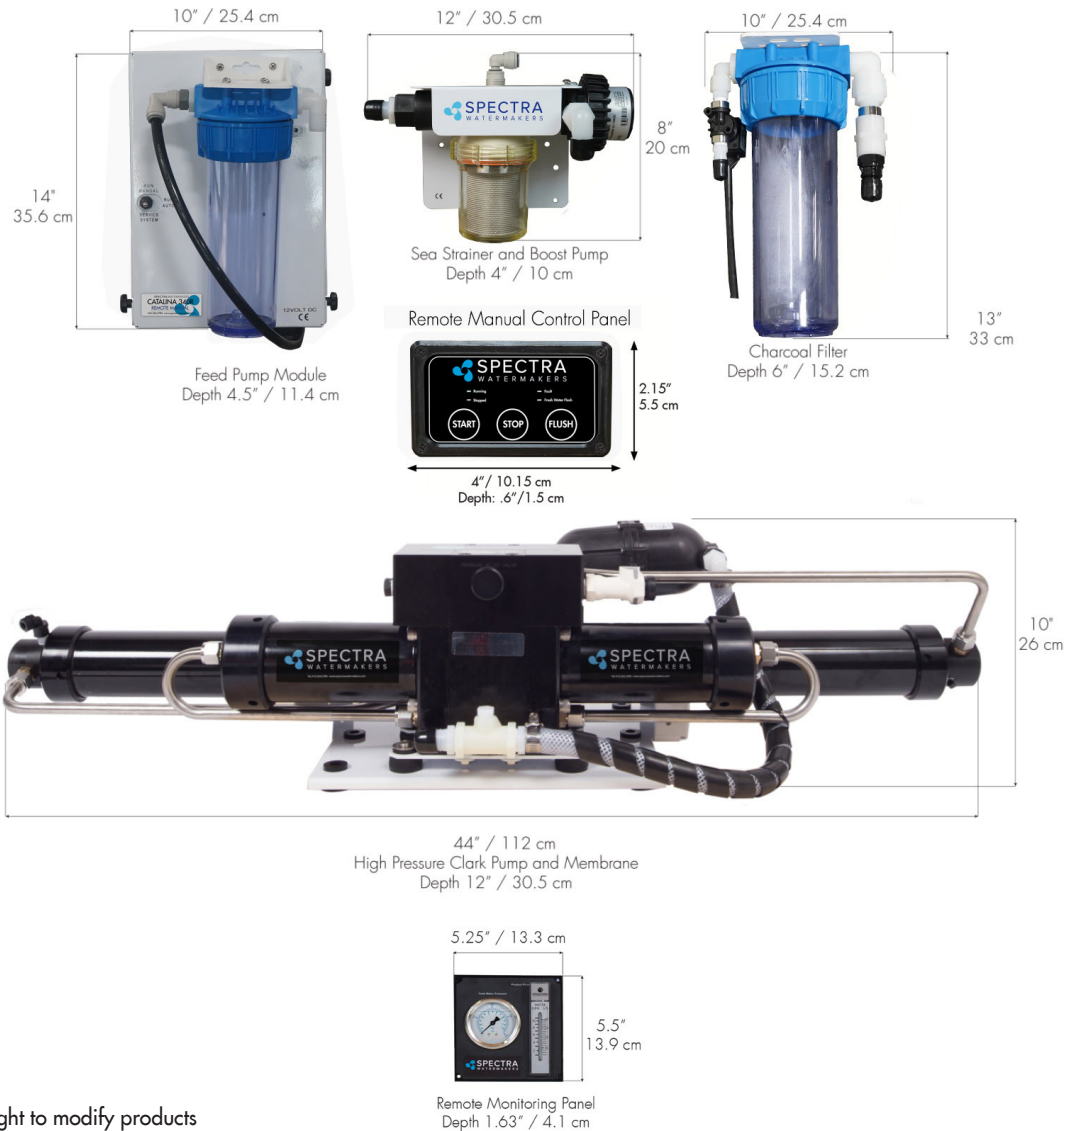

SPECTRA CATALINA 340R WATERMAKER

Katadyn reserves the right to modify products

Katadyn Desalination LLC.

Spectra Watermakers

2220 S McDowell Blvd Ext

Petaluma, CA 94954

TEL: 1-415-526-2780 FAX: 1-414-526-2787