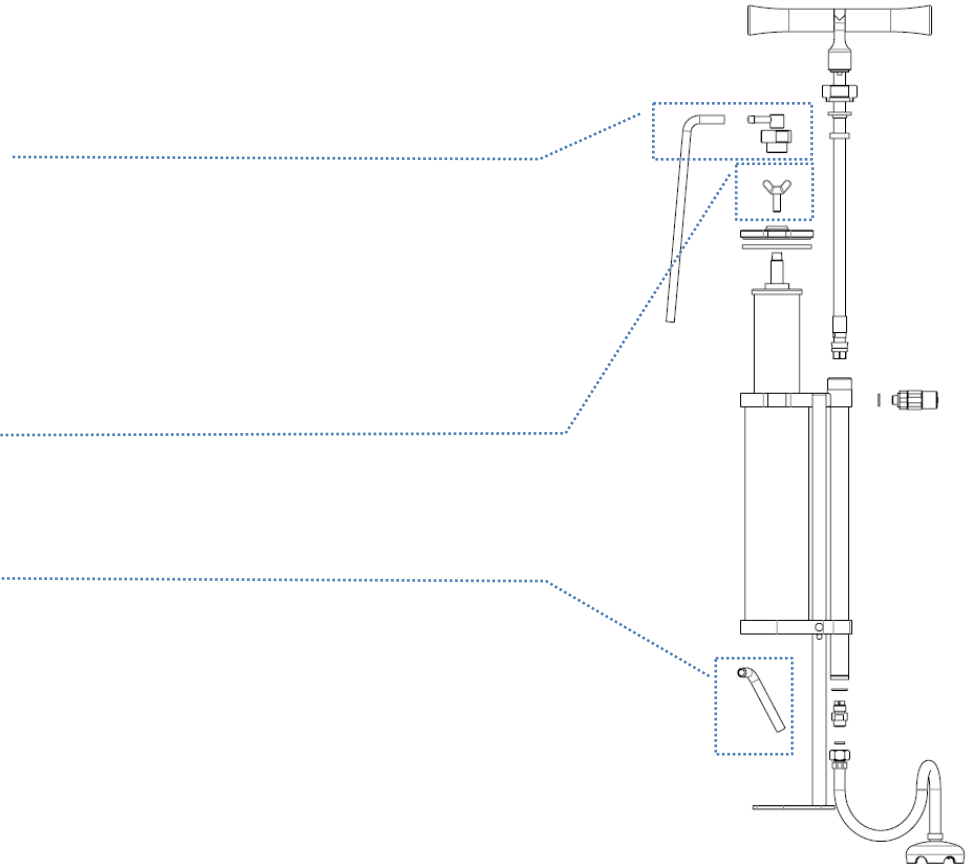

## 8020950 Outlet hose set

- Includes outlet hose

## 8020947 Wing screw set

- 2x Wing screw M8

## 20674 Seal Set

- Includes all eight seals
- Silicone lubricant

# Spare part sets

8020948 Pressure relive valve

- Includes seal

8090028 Ball check valve

- Includes seal

8020970 Inlet hose (complete)

- Pre filter
- Silicone hose
- Connector with seal