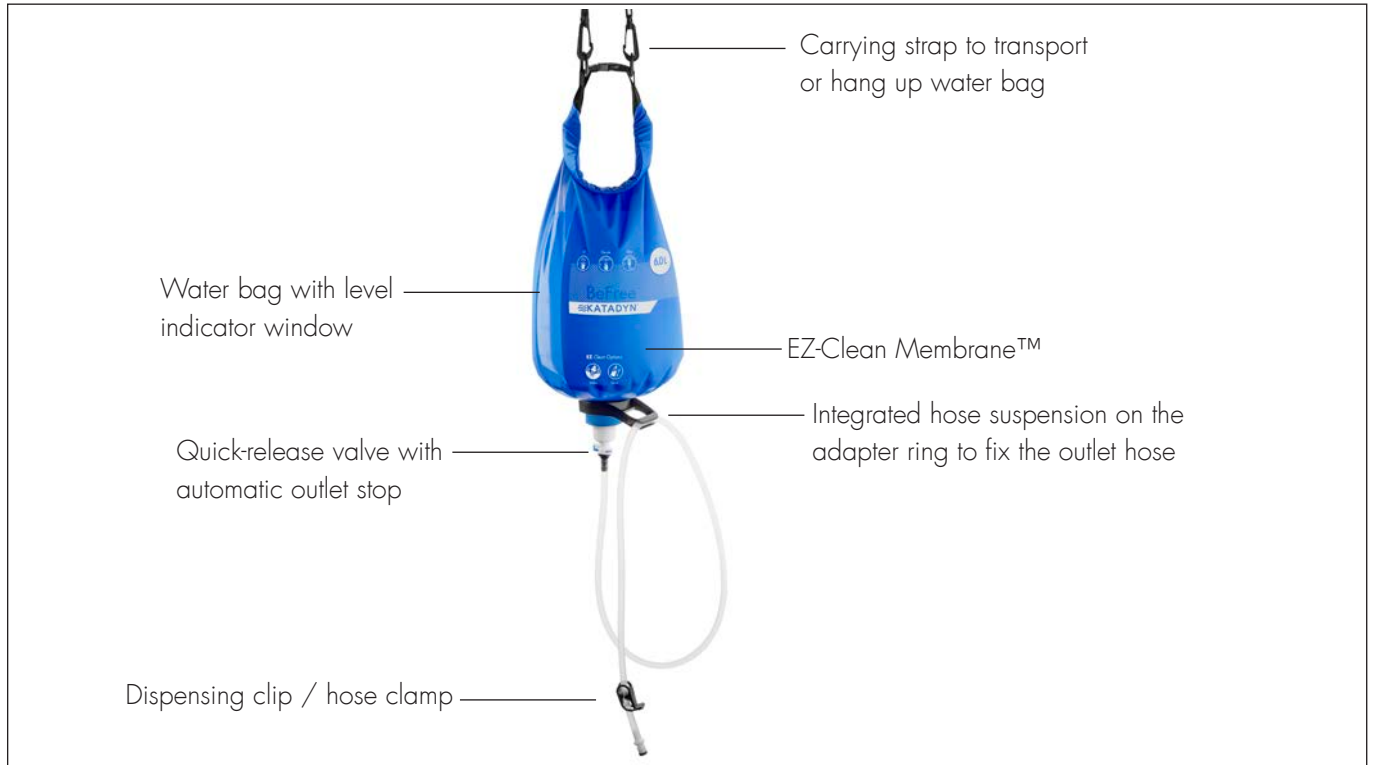

KATADYN BEFREE GRAVITY 6.0L - Gravity filter with fast flow rate

DETAILED VIEW

For details on spare parts, please contact your Katadyn dealer.

GRAVITY FILTRATION

Pumping is not required with gravity filtration. Performance depends on difference in height between filter and container. Filtered water is retained in a separate canister, bottle or water bag.

Tip:

The opening of the canister, bottle or bag for filtered water should be as small as possible to prevent dirt from getting in. If water is not to be used on the same day, use Micropur to preserve it (preservation for up to six months).

Katadyn reserves the right to modify product characteristics
Version: 24.11.2020

Katadyn Produkte AG | Pfäffikerstrasse 37 | 8310 Kempthal | Schweiz
Tel: +41 44 839 21 11 Fax: +41 44 839 21 99
info@katadyn.ch | www.katadyn.com